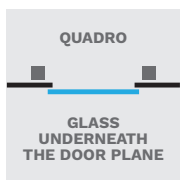

KNOB-HANDLE PRAGA

BERGEN

HANDRAIL-HANDLE PRAGA

1000 mm
1500 mm
1700 mm
1800 mm
2000 mm

MONTREAL
AMSTERDAM
ROSTOCK

QUADRO INSERT COLOURS

HARDWARE COLOURS

ONLY FOR HANDRAILS