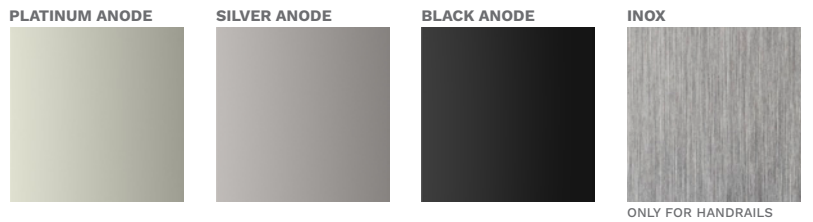

BERGEN

HANDRAIL-HANDLE PRAGA

1000 mm
1500 mm
1700 mm
1800 mm
2000 mm

MONTREAL
AMSTERDAM
ROSTOCK

QUADRO INSERT COLOURS

HARDWARE COLOURS

TERRA COLOUR RANGE

* EXTRA CHARGE