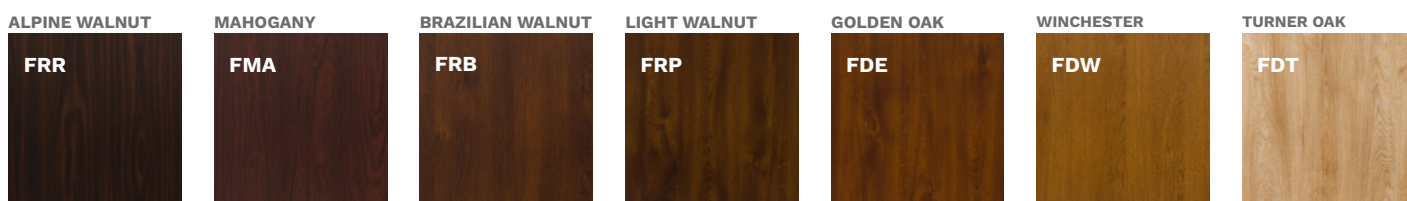

TERRA COLOUR RANGE