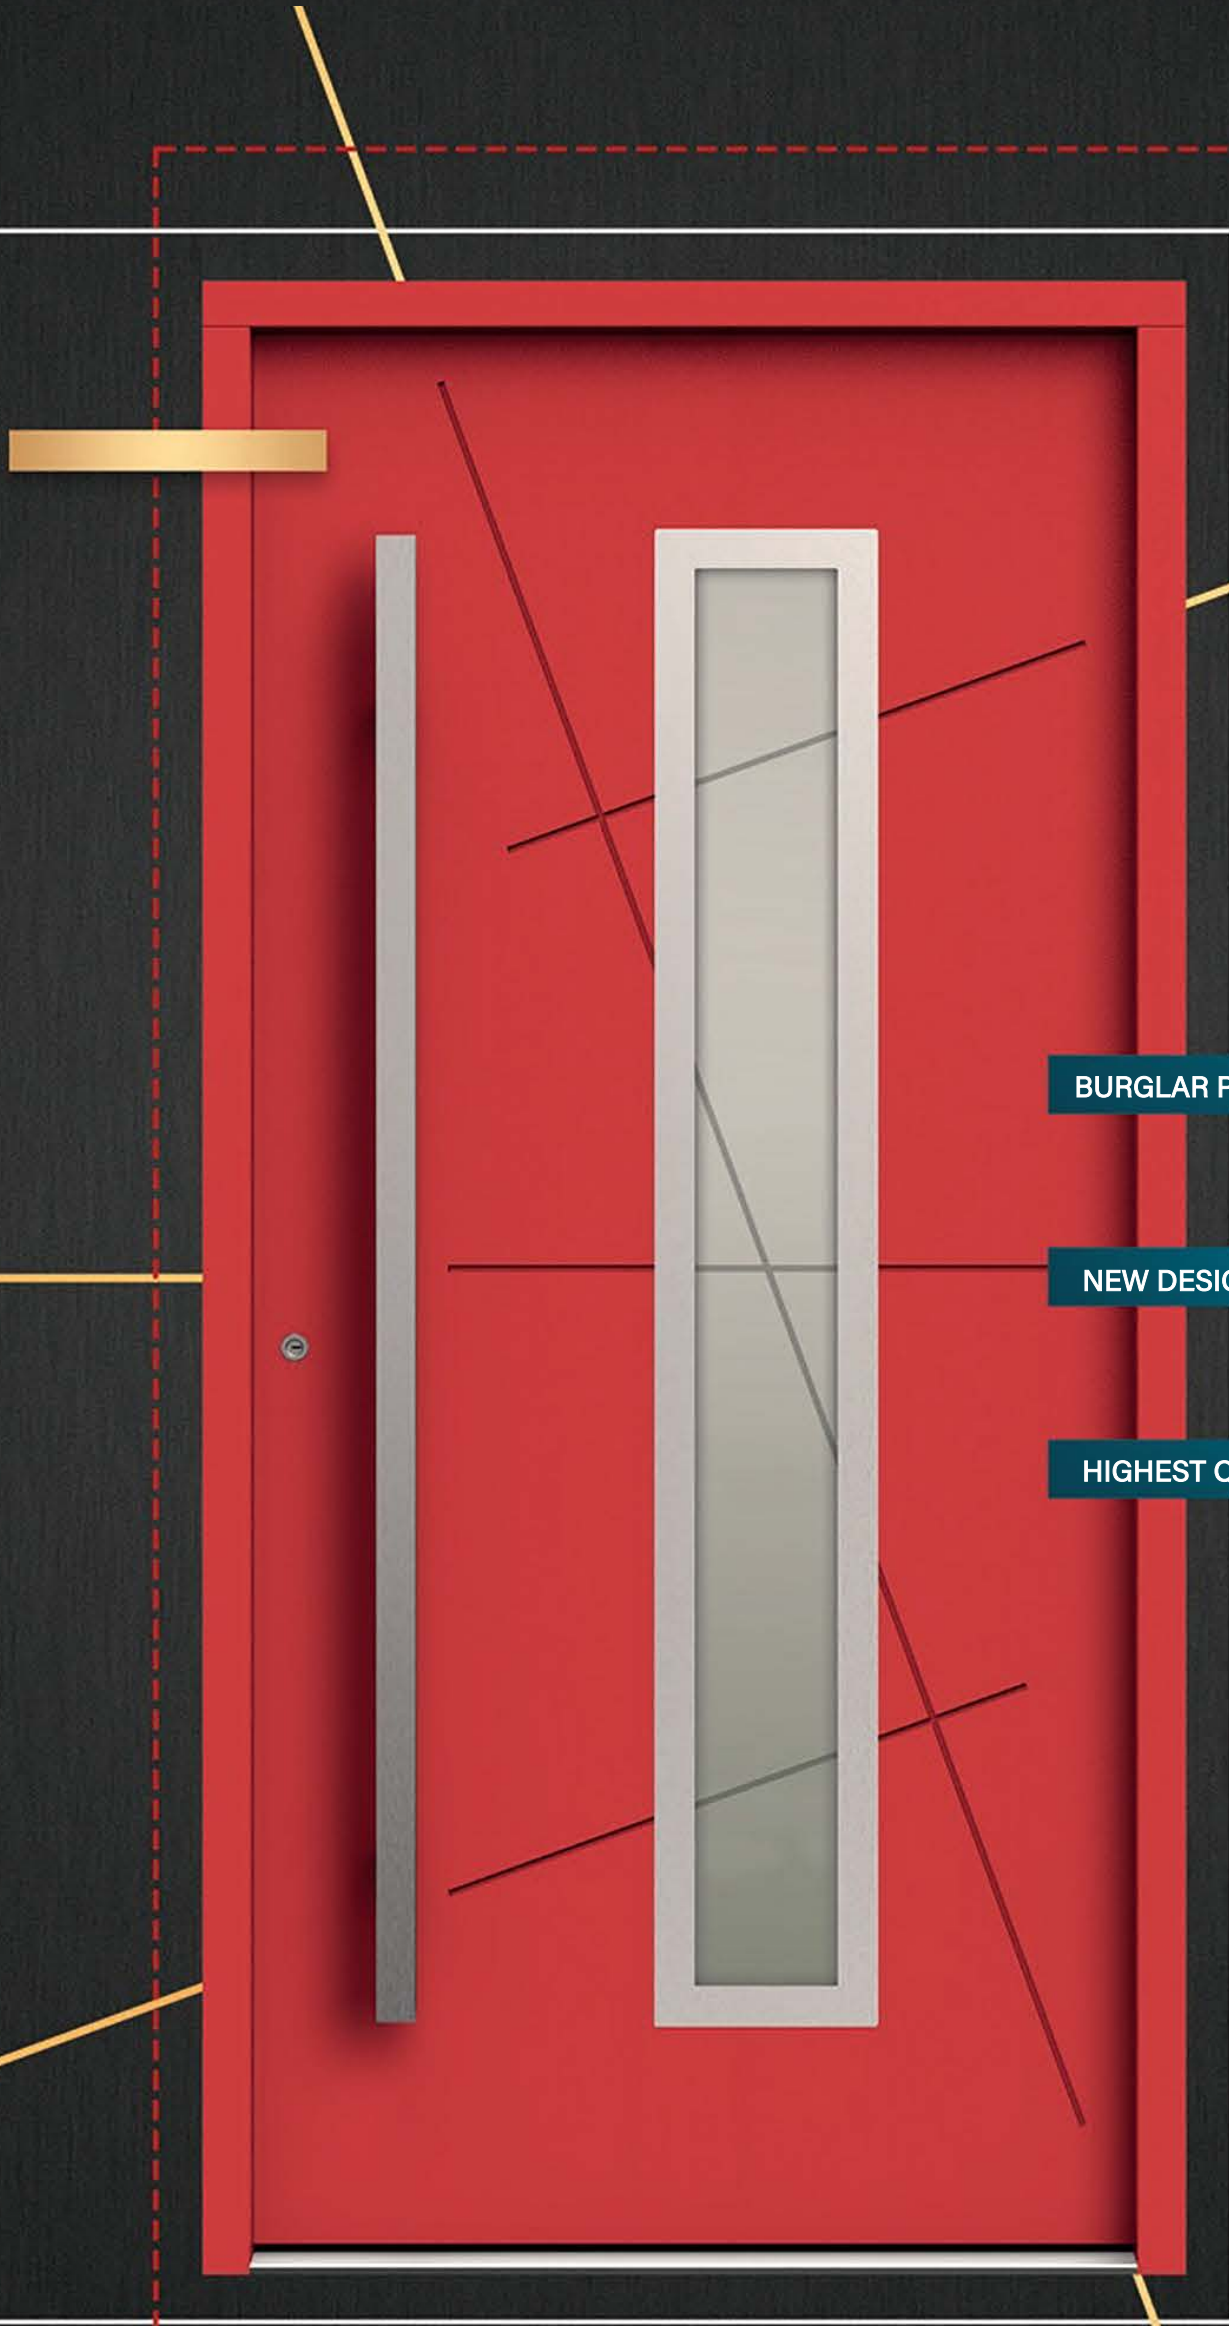

GERDA®

EUROPEAN SECURITY ENTRY DOORS

BURGLAR PROOF HARDWARE AND TECHNOLOGIES

NEW DESIGN AND COLOR OPTIONS

HIGHEST QUALITY STANDARDS OF WORKMANSHIP

ENTRY DOORS TORONTO INC.

Quality is not an act, it is a habit!