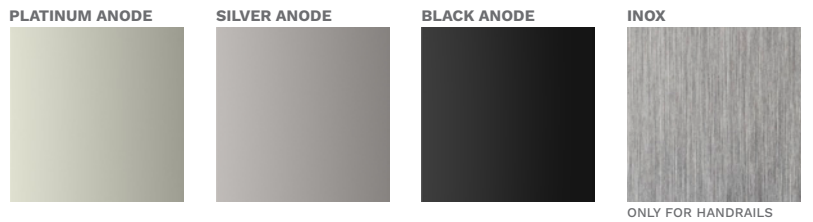

KNOB-HANDLE PRAGA

BERGEN

HANDRAIL-HANDLE PRAGA

1000 mm
1500 mm
1700 mm
1800 mm
2000 mm

MONTREAL
AMSTERDAM
ROSTOCK

QUADRO INSERT COLOURS

HARDWARE COLOURS

TERRA COLOUR RANGE