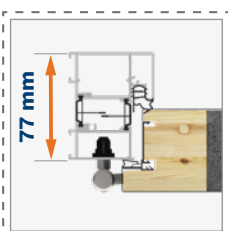

ALUTHERM 60* door frame