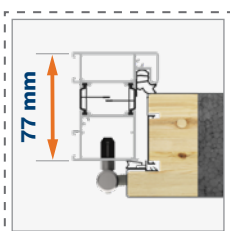

ALUTHERM 75* door frame