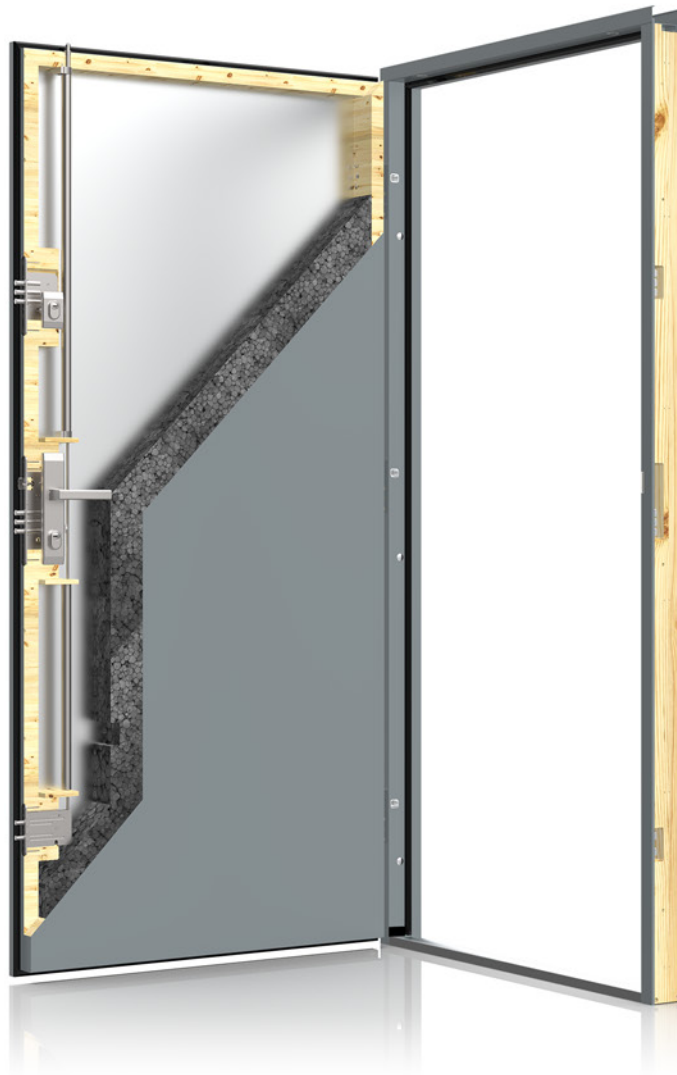

DUOTHERM 60 door frame

Auxiliary 3-bolt lock

Main 3-bolt lock

Mortise lock 3-point 2-hook

Mortise lock 3-point automatic

Lower upstand brush seal

Fixed anti-prizing bolts

Warm aluminium with subthreshold extension, h=35 mm