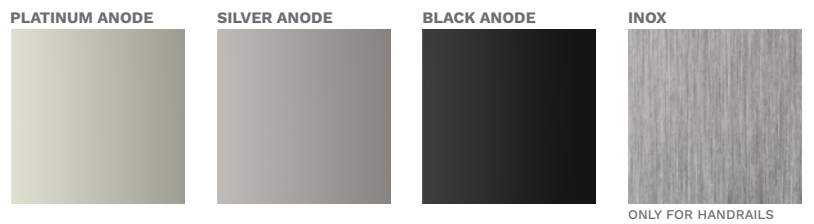

1000 mm
1500 mm
1700 mm
1800 mm
2000 mm

MONTREAL
AMSTERDAM
ROSTOCK

QUADRO INSERT COLOURS

HARDWARE COLOURS

TERRA COLOUR RANGE

* EXTRA CHARGE

** FOR GLAZED DOORS RC2N

KP1 LUCERNA