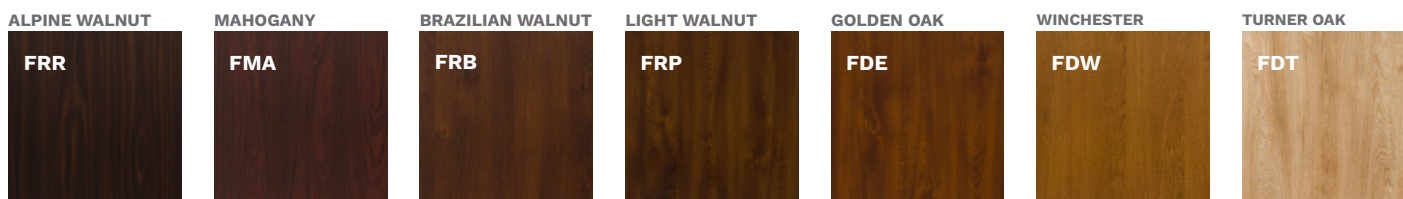

TERRA COLOUR RANGE