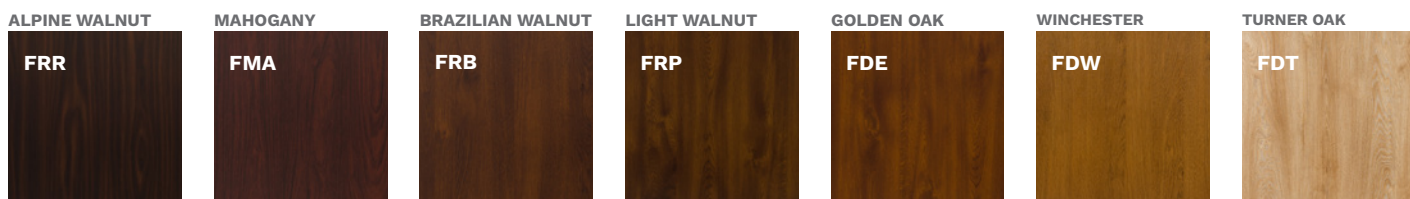

TERRA COLOUR RANGE