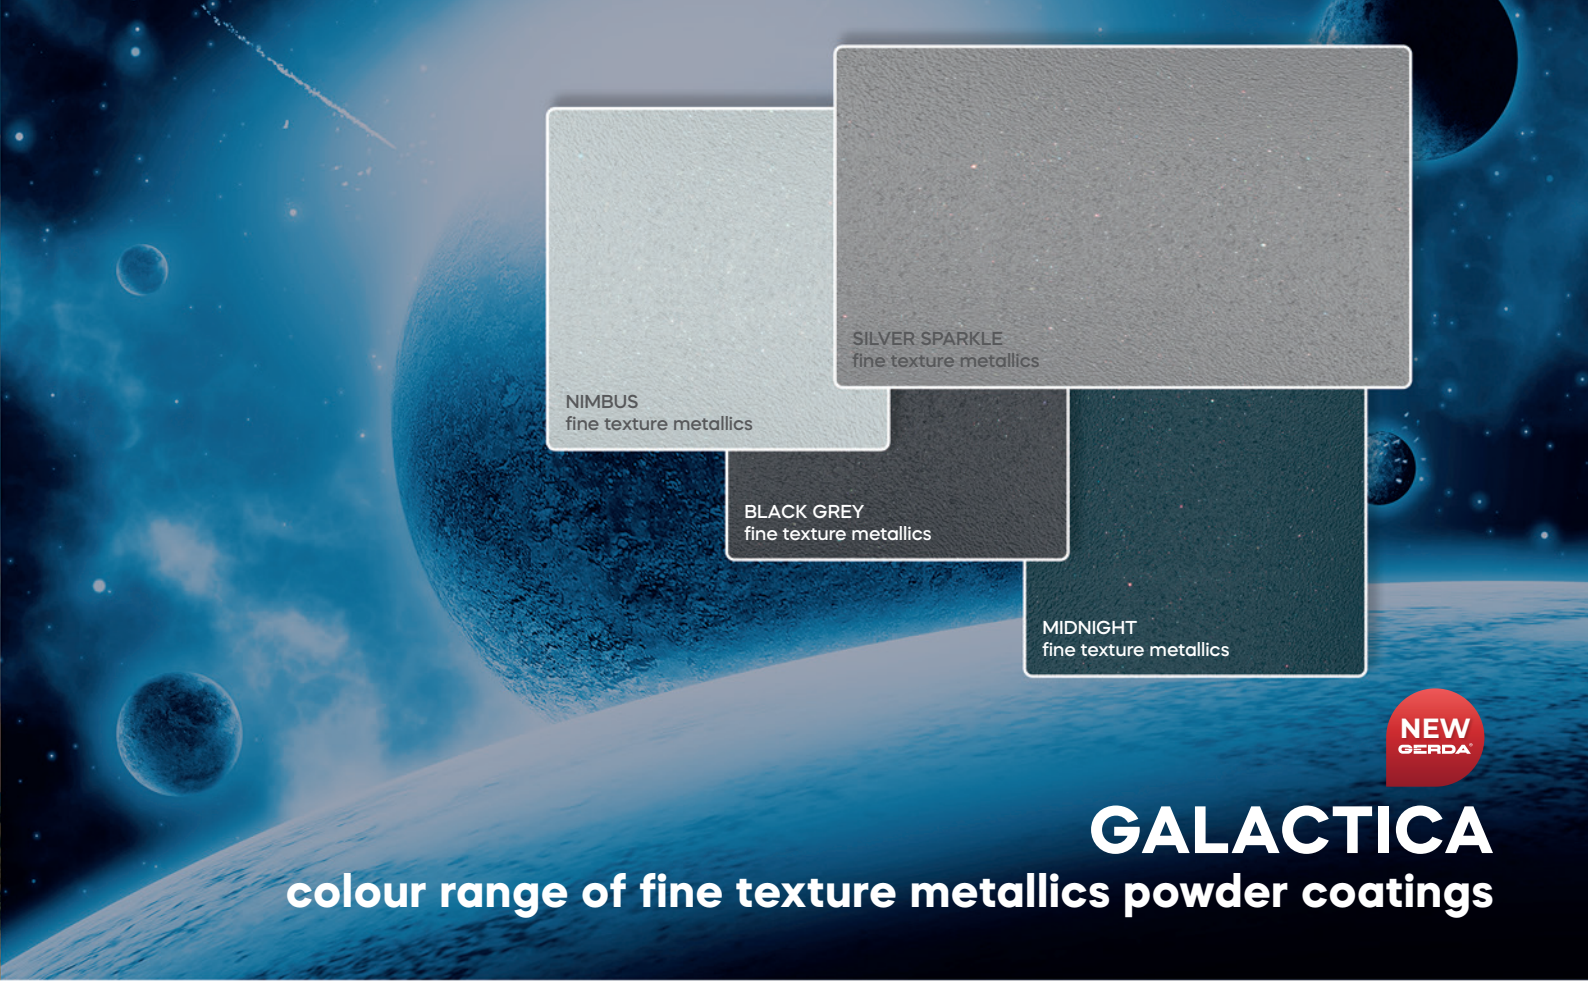

NIMBUS
fine texture metallics

SILVER SPARKLE
fine texture metallics

BLACK GREY
fine texture metallics

MIDNIGHT
fine texture metallics

NEW
GERDA

GALACTICA

colour range of fine texture metallics powder coatings

COLOURS

A range of 25 metallics and 24 3D-effect powder coating colours is available in the visual configurator and in the Showrooms.