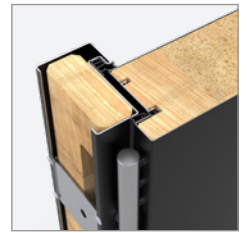

DUOTHERM 75 door frame