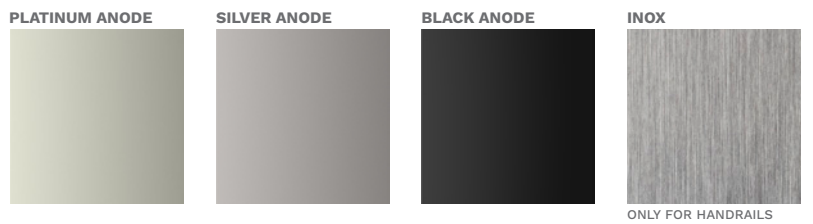

HARDWARE COLOURS