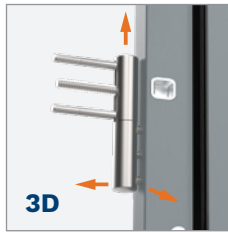

You can choose NEW long door plate PRAGA or BERGEN

Class 5 lock cylinder, AB system: A – installer's keys + B – final user keys

Hinges adjustable in three planes with caps matching hardware's colour

Adjustable pawl hitch