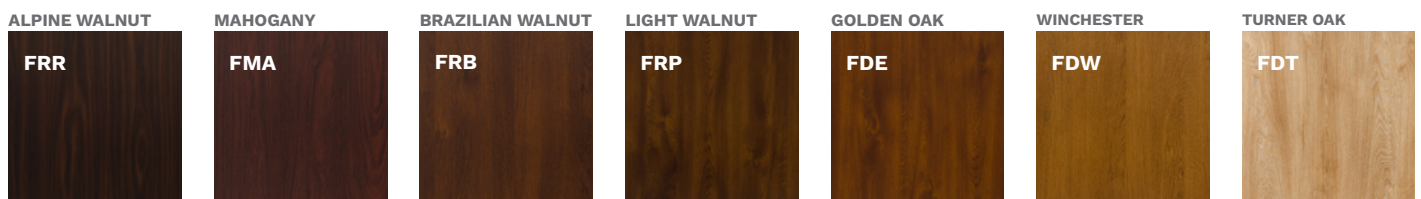

TERRA COLOUR RANGE