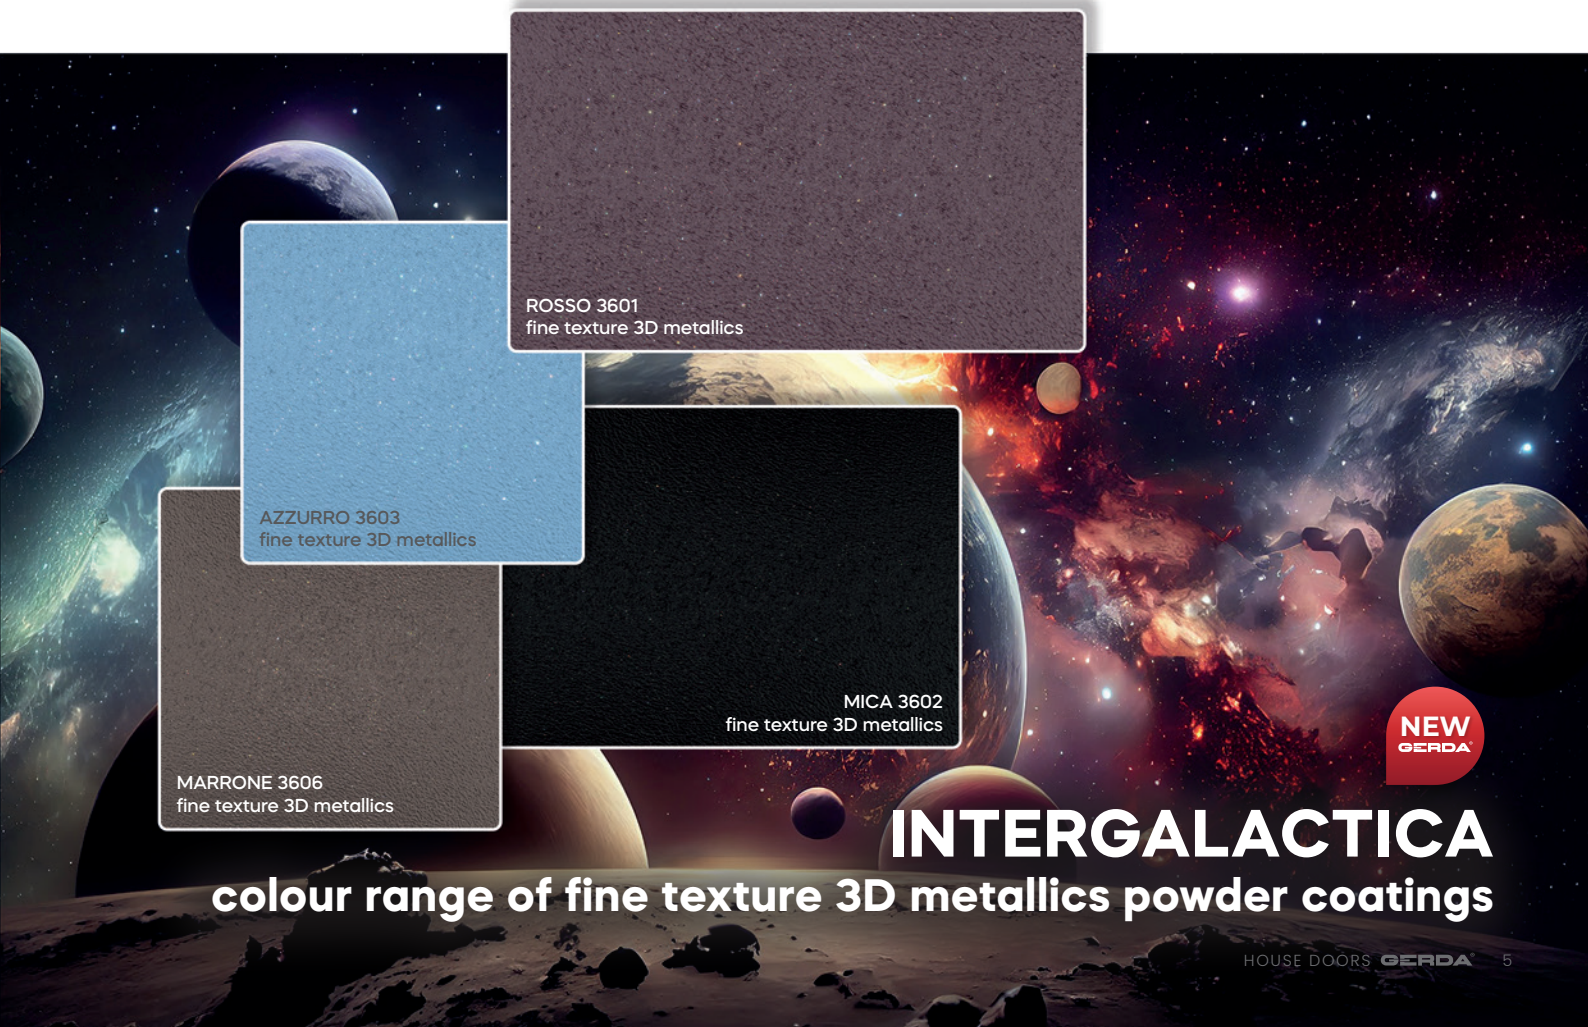

INSPIRING

NEW
GERDA

GALA

colour range of RAL powder coatings

NIMBUS
fine texture metallics

SILVER SPARKLE
fine texture metallics

BLACK GREY
fine texture metallics

MIDNIGHT
fine texture metallics

NEW
GERDA

GALACTICA

colour range of fine texture metallics powder coatings

COLOURS

A range of 25 metallics and 24 3D-effect powder coating colours is available in the visual configurator and in the Showrooms.

ROSSO 3601
fine texture 3D metallics

AZZURRO 3603
fine texture 3D metallics

MARRONE 3606
fine texture 3D metallics

MICA 3602
fine texture 3D metallics

NEW
GERDA

INTERGALACTICA

colour range of fine texture 3D metallics powder coatings