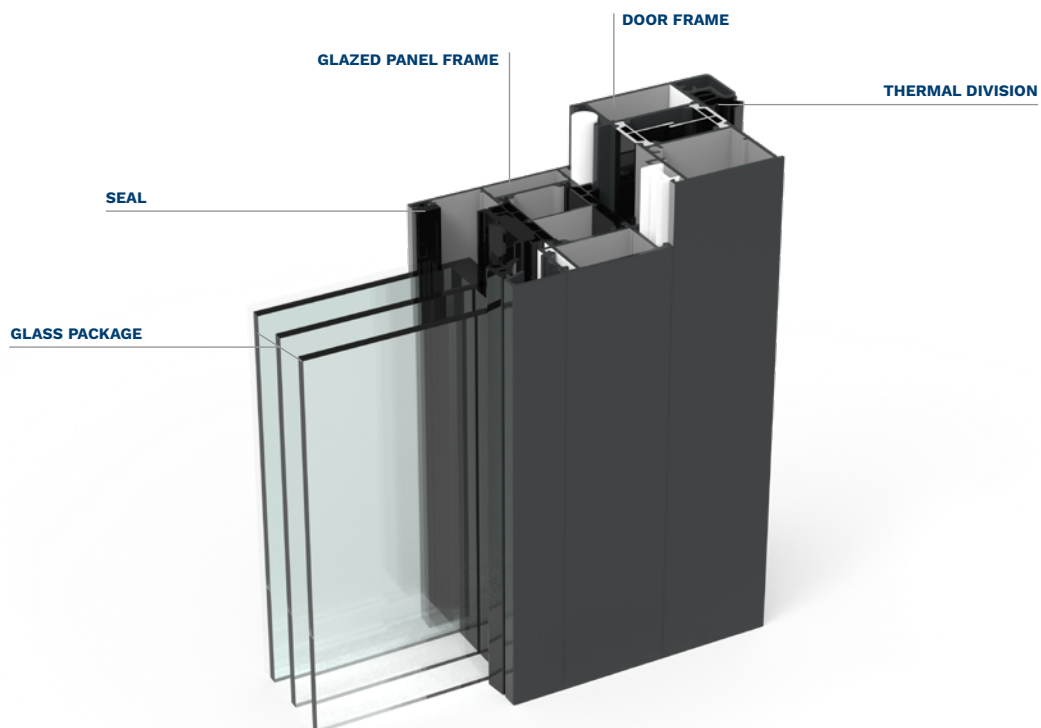

TOP GLAZED PANEL STANDARD WIDTH IN 50 MM INCREMENTS. FOR 10 MM INCREMENTS – EXTRA CHARGE +25%

* EXTRA CHARGE

**FDE
GOLDEN OAK**
wood texture
vertical pattern
semi gloss

**FDW
WINCHESTER**
wood texture
vertical pattern
semi gloss