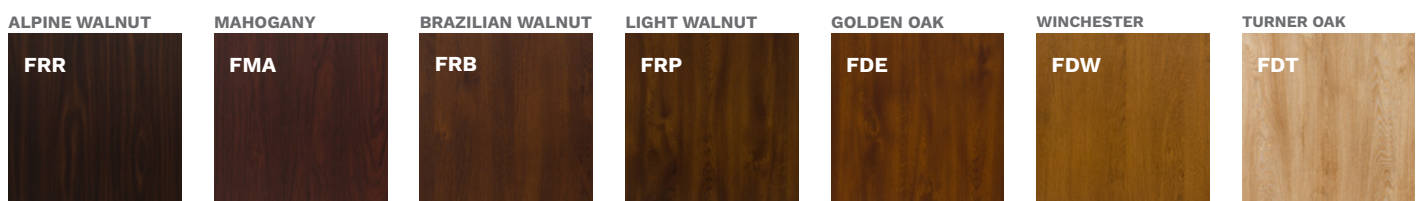

TERRA COLOUR RANGE