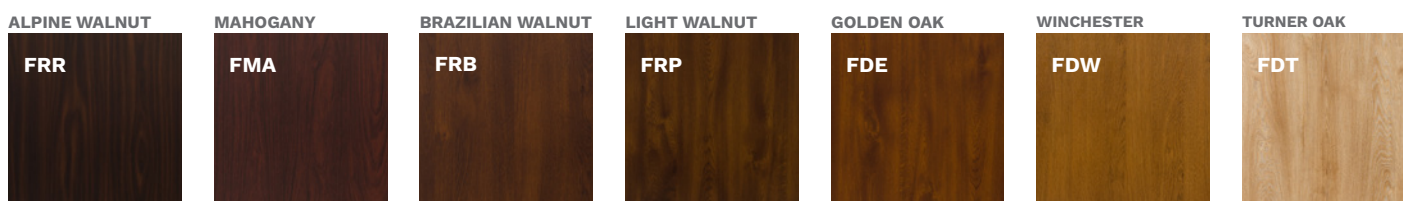

TERRA COLOUR RANGE