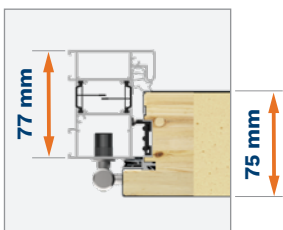

ALUTHERM 75 door frame