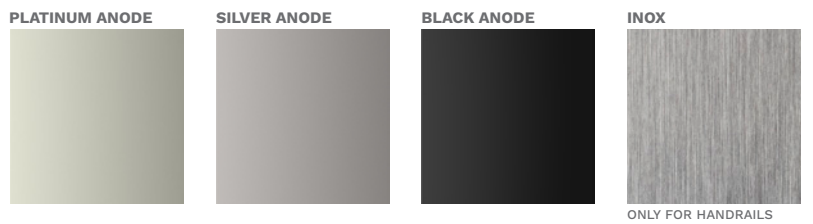

BERGEN

BERGEN

BERGEN

BERGEN

1000 mm
1500 mm
1700 mm
1800 mm
2000 mm

MONTREAL
AMSTERDAM
ROSTOCK

QUADRO INSERT COLOURS

HARDWARE COLOURS