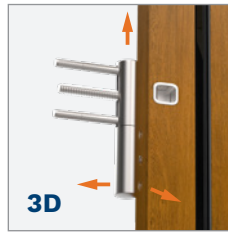

You can choose NEW long door plate PRAGA or split door plate BERGEN

Class 5 lock cylinder, AB system: A – installer's keys + B – final user keys

Hinges adjustable in three planes with caps matching hardware's colour