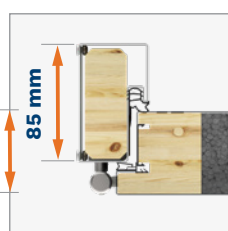

DUOTHERM 60 door frame