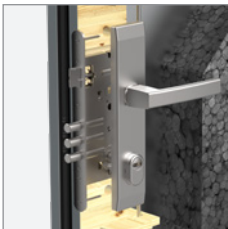

Main 3-bolt lock