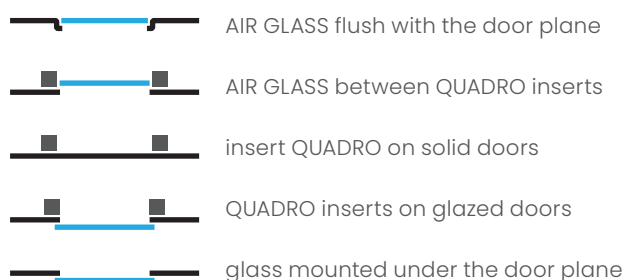

AIR GLASS / QUADRO

Transparent AIR GLASS gives a unique look to the entire door. The technology of combining the glass with the QUADRO insert is patented. The QUADRO insert, made of stainless steel, is fixed on the plane of the door permanently on metal hooks.