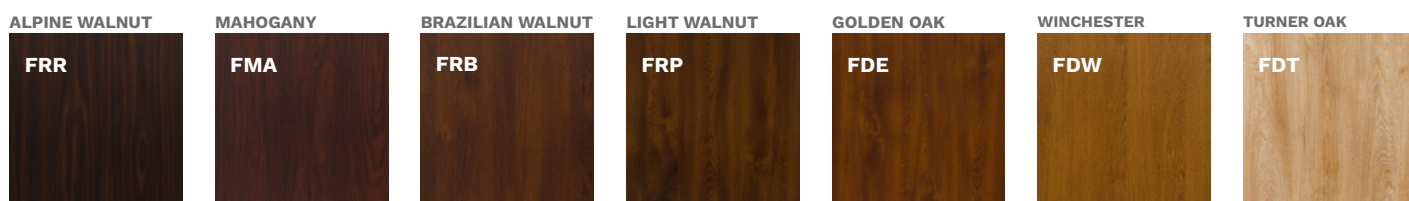

TERRA COLOUR RANGE