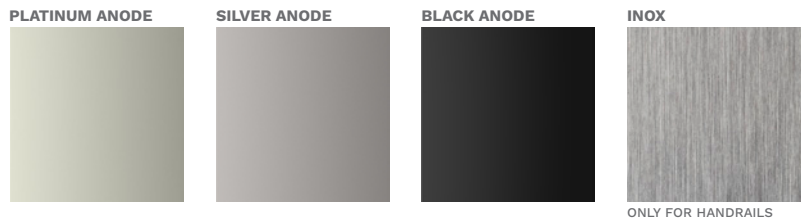

HARDWARE COLOURS