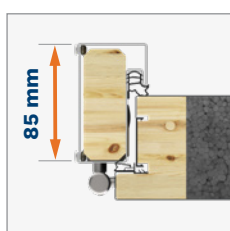

DUOTHERM 75 door frame