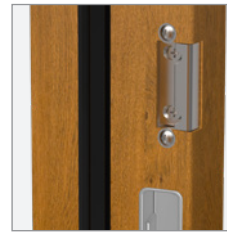

You can choose NEW long door plate PRAGA or split door plate BERGEN

Class 5 lock cylinder, AB system: A – installer's keys + B – final user keys

Hinges adjustable in three planes with caps matching hardware's colour